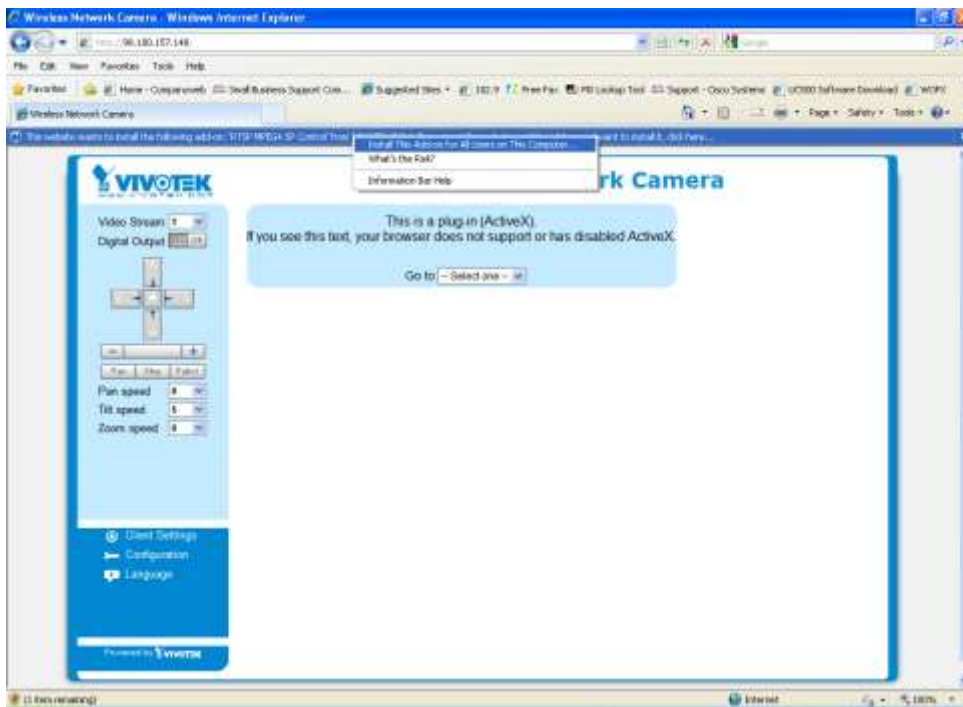

Northpoint Lighthouse Camera

- 1.) Open Internet Explorer and enter the following into the address bar
  <http://98.100.157.148>
- 2.) When asked for a username and password, enter guest for a username and leave the password blank

Username: guest

Password:

- 3.) Install the required plug-in.